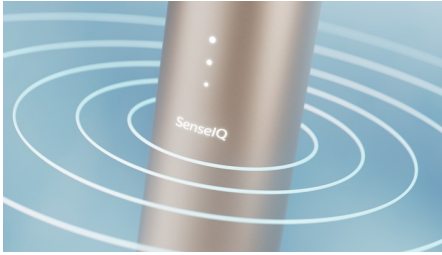

- Sleek and compact design

Premium accessories

- Prestige travel case with USB for go-anywhere style
- Easy charging with the minimalist stand and base

Highlights

SenseIQ technology

As you brush, SenseIQ technology senses pressure, motion, coverage and more up to 100 times per second. It then adapts the intensity if you push too hard. The intelligence of SenseIQ takes the guesswork out of brushing modes, so you can experience effortless care and better brushing over time.