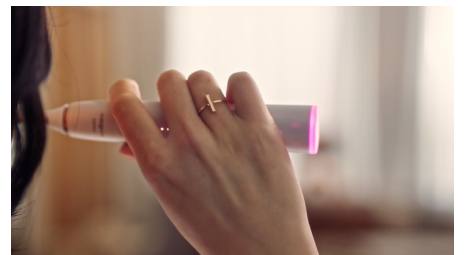

Cares for your oral health

Philips Sonicare 9900 Prestige is designed around you. Its state-of-the-art technology is so in tune with you and effortless to use that you barely know it is there. Luckily, the results say it all.

Real-time feedback

You might not notice when you brush too hard or start scrubbing, but your toothbrush will. The light ring on the end of your handle will gently remind you to ease off the pressure or scrubbing motion.