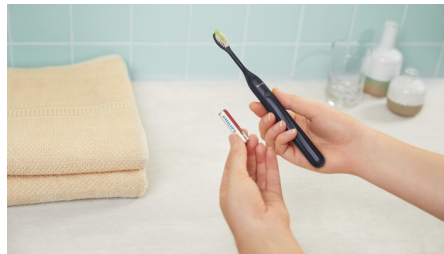

Hassle-free Subscription

Maintaining your toothbrush should be easy. Subscribe to have replacement brush heads and a new battery automatically delivered to your home every 90 days. No worries, just great teeth.

Specifications

Items included

- Handle: 1 Philips One
- Brush heads: 1 Philips One brush head
- Travel case: Philips One travel case

Design and finishing

Colour: Mango

Technical specifications

- Battery: AAA alkaline
- Operating time (full to empty): Up to 90 days

Compatibility

- Brush head compatibility: Only compatible with, Philips One handles
- Handle compatibility: Not compatible with other, Philips Sonicare brush heads