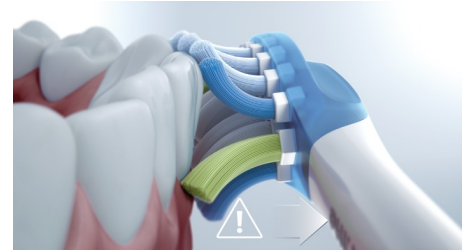

Built-in pressure sensor

You might not notice if you're brushing too hard, but your DiamondClean 9000 will. If you need to ease up, the toothbrush will make a pulsing sound. It's a heads up to let your brush head do the work. 7 out of 10 people found this feature helped them become a better brusher.