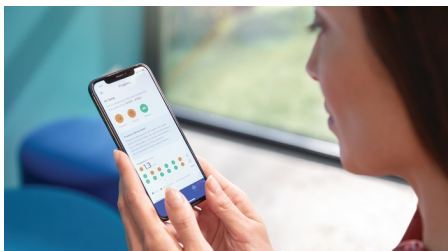

Progress Report

The DiamondClean 9000 gives you the guidance you need to improve and maintain healthy brushing habits in between dentist checkups. Built-in smart sensors let you know when you're using too much pressure, and by

connecting your brushing experience to the Sonicare app, a personalized Progress Report helps you stay on track, to see how much you've improved over time.