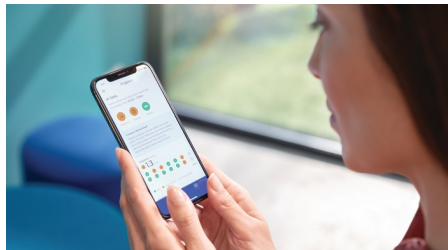

Progress Report

The DiamondClean 9000 gives you the guidance you need to improve and maintain healthy brushing habits in between dentist checkups. Built-in smart sensors let you know when you're using too much pressure, and by connecting your brushing experience to the Sonicare app, a personalized Progress Report helps you stay on track, to see how much you've improved over time.