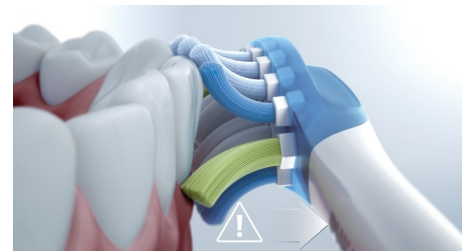

Built-in pressure sensor

You might not notice if you're brushing too hard, but your DiamondClean 9000 will. If you need to ease up, the toothbrush will make a pulsing sound. It's a heads up to let your brush head do the work. 7 out of 10 people found this feature helped them become a better brusher.