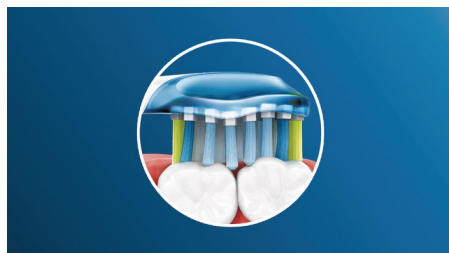

## 5 modes to clean your way

With DiamondClean, you get a truly refreshing clean every day. Our 5 modes cover all your brushing needs; Clean mode – for exceptional daily cleaning, Gum Care – to gently massage gums, Deep Clean – for an invigorating deep clean, Sensitive – for gentle yet effective cleaning of sensitive gums, and White – the ideal mode to remove surface stains.

## Extra deep cleaning

Our Deep Clean mode means you can really focus on specific areas, paying them extra attention. We've combined our unique brush head motion with an extended 3 minutes of brushing time so your teeth get a truly deep clean.

## Up to 2x healthier teeth

Click on our AdaptiveClean brush head for a deep, gentle clean that leaves gums up to 2x healthier than a manual toothbrush. Soft rubber sides flex along every contour of your teeth and gums to absorb any excess pressure. Bristles can then reach deep between teeth giving you a comfortable, effective deep clean.