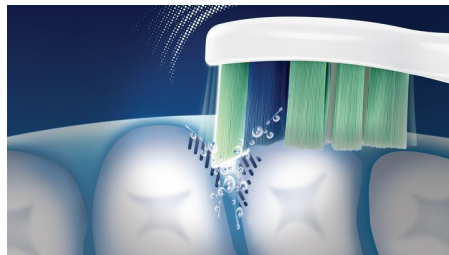

- Better plaque removal to help reduce cavities
- Better check-ups guaranteed or your money back
- Safe on orthodontics, dental work and veneers

Highlights

Helps reduce cavities

Provides better plaque removal and access to back teeth; brushing twice a day every day with this brush can help reduce cavities

Up to 7x better plaque removal

Removes up to 7x more plaque than a manual toothbrush for a superior clean

Sonic technology

Our sonic technology creates a unique dynamic cleaning action that drives fluid deep between teeth and along the gumline for a thorough-yet-gentle clean

Safe and gentle

The gentle motion of this Philips Sonicare power toothbrush is safe for dental work, including orthodontics, implants and veneers, so you can brush without worry.

Better access to back teeth

This plaque-removing toothbrush has a slim, angled brush head which provides better access to back teeth and hard-to-reach places.

Better in hard-to-reach areas

The slim, angled neck and easy-grip handle of this toothbrush helps with better cleaning in hard-to-reach areas than a manual toothbrush