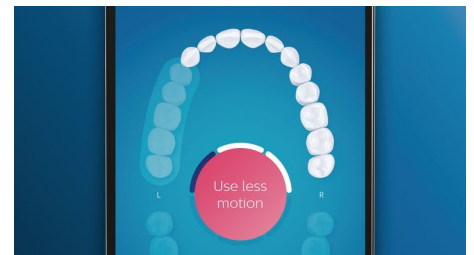

TongueCare+ tongue brush

With 240 elastomer MicroBristles, the TongueCare+ tongue brush is specifically designed to clean the soft and porous surface of the tongue. The flexible MicroBristles contour to and gently clean around the ridges and grooves, to remove bacteria buildup and drive our bacteria-killing BreathRx tongue spray deeper. The compact shape allows patients to comfortably clean the entire tongue.

Focus areas and goal-setting

If you identify specific spots in a patient's mouth that need more attention due to plaque buildup, gum recession or any other issue,

DiamondClean Smart can help them tackle those trouble areas. Patients can highlight these spots in their personalized 3D mouth-map within the Philips Sonicare app, and they will receive reminders to give these areas the extra care they need each time they brush. The Philips Sonicare app maintains a running history of their brushing data, so patients can easily review their performance, track their progress and work to improve their daily oral care routine.

Location sensor

DiamondClean Smart's location sensor shows patients where they're brushing too little for better coverage. If there are spots your patients consistently miss when they're brushing, the location sensor will bring them to their attention.