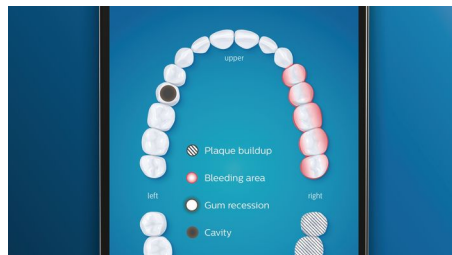

Focus areas and goal-setting

If you identify specific spots in a patient's mouth that need more attention due to plaque buildup, gum recession or any other issue,

DiamondClean Smart can help them tackle those trouble areas. Patients can highlight these spots in their personalized 3D mouth-map within the Philips Sonicare app, and they will receive reminders to give these areas the extra care they need each time they brush. The Philips Sonicare app maintains a running history of their brushing data, so patients can easily review their performance, track their progress and work to improve their daily oral care routine.