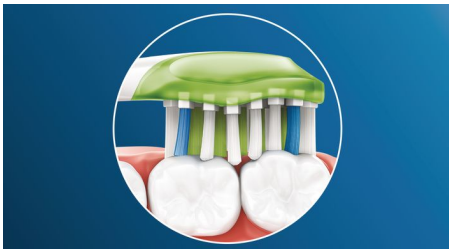

Innovative technology

- Automatically selects optimal mode for ultimate results***
- Philips Sonicare's advanced sonic technology

Designed to optimize performance

- Tested to meet your oral health needs
- Click-on design for simple brush head placement
- Always know when to replace. Always get an effective clean.

Highlights

Whiter teeth, fast

Dense bristles packed into the center of the Philips Sonicare Premium White brush head work hard to remove plaque, and everyday surface stains from food and drinks. Flexing sides let bristles contour to the unique shape of your teeth and gums for deep cleaning and a brighter smile in just 3 days.

Adaptive cleaning technology

You get a personalized clean every time you brush with our adaptive cleaning technology. Soft, flexible rubber sides let Premium White adapt to the unique contours of your mouth. Our bristles adjust to your gums and teeth, giving you up to 4x more surface contact** than a regular brush head for deeper cleaning, even in hard to reach spots. The adaptive cleaning technology also allows gentle tracking along the gumline and absorb excessive brushing pressure, and enables an enhanced sweeping motion for a unique in-mouth feel and superior cleaning.

Say goodbye to plaque

With Premium White, you get exceptional cleaning as well as daily whitening. Its flexible design helps remove up to 10x more plaque**** from teeth and along the gum line for a deep clean you can see and feel.