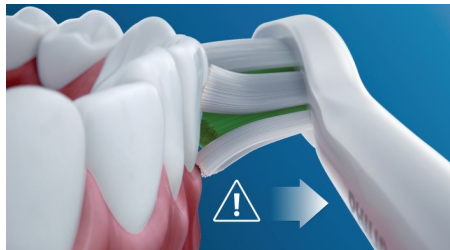

Monitor your brushing pressure

Brushing too hard can damage your teeth and gums. To prevent this, your Philips Sonicare ProtectiveClean emits a gentle pulsing sound to remind you to ease off on the pressure.