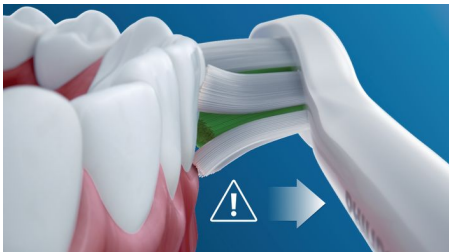

Monitor your brushing pressure

Brushing too hard can damage your teeth and gums. To prevent this, your Philips Sonicare ProtectiveClean emits a gentle pulsing sound to remind you to ease off on the pressure.