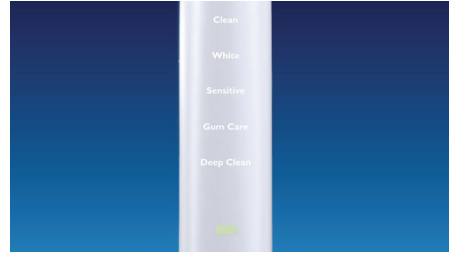

## DiamondClean brush head

DiamondClean toothbrush heads, Philips Sonicare's best whitening brush head, have diamond shaped bristles to effectively yet gently remove surface stains and scrape away plaque. Removes stain build up from coffee, tea, red wine, cigarettes and tobacco in just 1 week.

## AdaptiveClean brush head

Soft, flexible sides made of rubber allow the bristles to conform to the unique shape of patients' teeth and gums to provide up to 4x more surface contact\*. The brush head's flexibility helps the bristles gently track along the gumline and absorb excessive brushing pressure. Enhanced sweeping motion delivers a unique in-mouth feel and superior cleaning along the gumline and in hard-to-reach areas\*. Proven to remove 10x more plaque than a manual toothbrush in hard-to-reach areas\*.

## Five brushing modes

Includes the stain-removing White mode, clinically proven to whiten teeth in as little as one week.