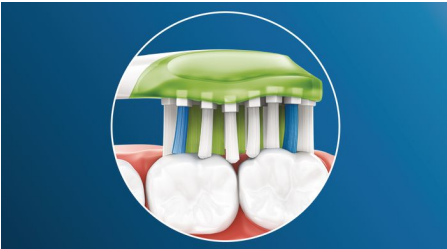

Innovative technology

- Automatically selects optimal mode for ultimate results***
- Philips Sonicare's advanced sonic technology

Designed to optimize performance

- Tested to meet your oral health needs
- Click-on design for simple brush head placement
- Always know when to replace. Always get an effective clean.

Highlights

Whiter teeth, fast

Dense bristles packed into the center of the Philips Sonicare Premium White brush head work hard to remove plaque, and everyday surface stains from food and drinks. Flexing sides let bristles contour to the unique shape of your teeth and gums for deep cleaning and a brighter smile in just 3 days.

Adaptive cleaning technology

You get a personalized clean every time you brush with our adaptive cleaning technology. Soft, flexible rubber sides let Premium White adapt to the unique contours of your mouth. Our bristles adjust to your gums and teeth, giving you up to 4x more surface contact** than a regular brush head for deeper cleaning, even in hard to reach spots. The adaptive cleaning technology also allows gentle tracking along the gumline and absorb excessive brushing pressure, and enables an enhanced sweeping motion for a unique in-mouth feel and superior cleaning.

Say goodbye to plaque

With Premium White, you get exceptional cleaning as well as daily whitening. Its flexible design helps remove up to 10x more plaque**** from teeth and along the gum line for a deep clean you can see and feel.