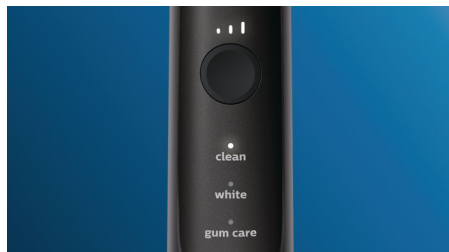

## Safe and gentle

You can be sure of a safe brushing experience: our sonic technology is suitable for use with braces, fillings, crowns, and veneers, and helps prevent cavities and improve gum health.

## Monitor your brushing pressure

Brushing too hard can damage your teeth and gums. To prevent this, your Philips Sonicare ProtectiveClean emits a gentle pulsing sound to remind you to ease off on the pressure.

## Brushing your way

This toothbrush allows you to customize your brushing with a choice of three modes and three intensities. Clean mode is standard for superior cleaning. White is the ideal mode for removing surface stains. And Gum Care mode adds an extra minute of reduced-power brushing, so you can gently massage your gums. Three intensities allow you to switch the order of 'higher' and 'lower' to align with the intensities from left to right.