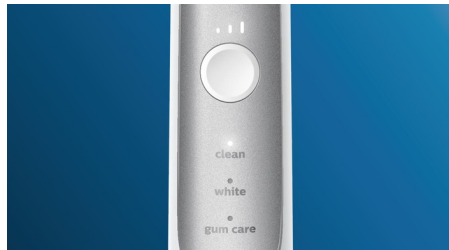

## Safe and gentle

You can be sure of a safe brushing experience: our sonic technology is suitable for use with braces, fillings, crowns, and veneers, and helps prevent cavities and improve gum health.

## Monitor your brushing pressure

Brushing too hard can damage your teeth and gums. To prevent this, your Philips Sonicare ProtectiveClean emits a gentle pulsing sound to remind you to ease off on the pressure.

## Brushing your way

This toothbrush allows you to customize your brushing with a choice of three modes and three intensities. Clean mode is standard for superior cleaning. White is the ideal mode for removing surface stains. And Gum Care mode adds an extra minute of reduced-power brushing, so you can gently massage your gums. Three intensities allow you to switch the order of 'higher' and 'lower' to align with the intensities from left to right.