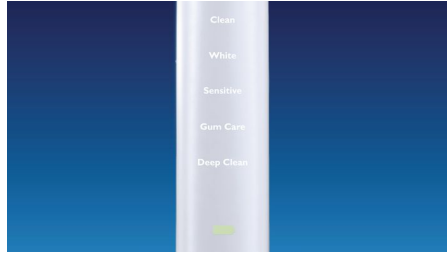

Five brushing modes

Includes the stain-removing White mode, clinically proven to whiten teeth in as little as one week.