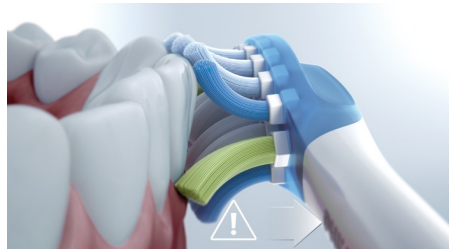

Built-in pressure sensor

You might not notice if you're brushing too hard, but your DiamondClean 9000 will. If you need to ease up, the toothbrush will make a

pulsing sound. It's a heads up to let your brush head do the work. 7 out of 10 people found this feature helped them become a better brusher.