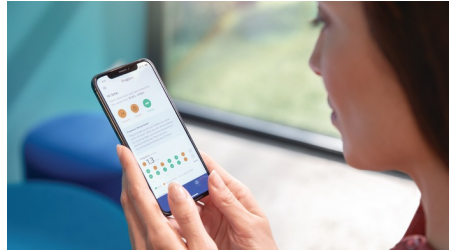

Progress Report

The DiamondClean 9000 gives you the guidance you need to improve and maintain healthy brushing habits in between dentist checkups. Built-in smart sensors let you know when you're using too much pressure, and by connecting your brushing experience to the Sonicare app, a personalized Progress Report helps you stay on track, to see how much you've improved over time.