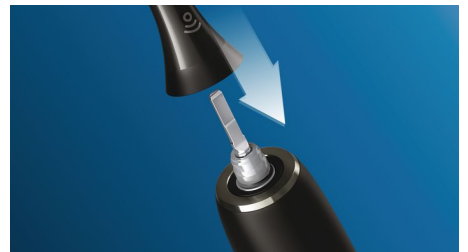

Easy to click-on

Your Premium White brush head fits perfectly with any Philips Sonicare toothbrush handle, except PowerUp Battery and Essence. Simply click on and off for easy replacement and cleaning.