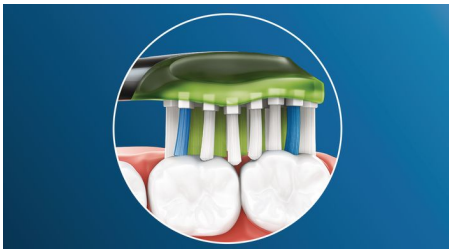

Innovative technology

- Automatically selects optimal mode for ultimate results***
- Philips Sonicare's advanced sonic technology

Designed to optimize performance

- Tested to meet your oral health needs
- Click-on design for simple brush head placement
- Always know when to replace. Always get an effective clean.

Highlights

Whiter teeth, fast

Dense bristles packed into the center of the Philips Sonicare Premium White brush head work hard to remove plaque, and everyday surface stains from food and drinks. Flexing sides let bristles contour to the unique shape of your teeth and gums for deep cleaning and a brighter smile in just 3 days.

Adaptive cleaning technology

You get a personalized clean every time you brush with our adaptive cleaning technology. Soft, flexible rubber sides let Premium White adapt to the unique contours of your mouth. Our bristles adjust to your gums and teeth, giving you up to 4x more surface contact** than a regular brush head for deeper cleaning, even in hard to reach spots. The adaptive cleaning technology also allows gentle tracking along the gumline and absorb excessive brushing pressure, and enables an enhanced sweeping motion for a unique in-mouth feel and superior cleaning.

Say goodbye to plaque

With Premium White, you get exceptional cleaning as well as daily whitening. Its flexible design helps remove up to 10x more plaque**** from teeth and along the gum line for a deep clean you can see and feel.