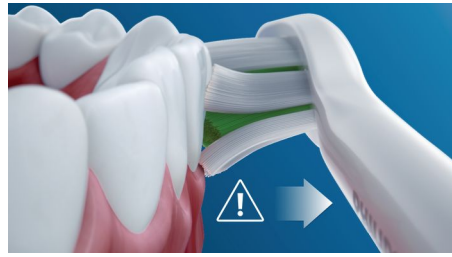

Designed around you

- Always know when to replace your brush heads
- A great way to get used to your new toothbrush
- Encouragement to brush thoroughly

Highlights

Say goodbye to plaque

Densely-packed, high-quality bristles remove up to 7x more plaque than a manual toothbrush. And the specially curved power tip makes reaching the teeth at the back of your mouth a breeze.

Safe and gentle

You can be sure of a safe brushing experience: our sonic technology is suitable for use with braces, fillings, crowns, and veneers, and helps prevent cavities and improve gum health.

The only true sonic technology

Philips Sonicare's advanced sonic technology pulses water between teeth, and its brush strokes break up plaque and sweep it away for an exceptional daily clean.

Monitor your brushing pressure

Brushing too hard can damage your teeth and gums. To prevent this, your Philips Sonicare ProtectiveClean emits a gentle pulsing sound to remind you to ease off on the pressure.