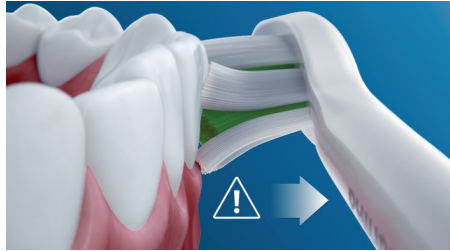

Clean and white mode

Whether you want to focus on removing plaque or on giving your teeth an extra good polishing, we've got you covered: Clean mode delivers superior cleaning, and White is ideal for removing surface stains.

Safe and gentle

You can be sure of a safe brushing experience: our sonic technology is suitable for use with braces, fillings, crowns, and veneers, and helps prevent cavities and improve gum health.

Monitor your brushing pressure