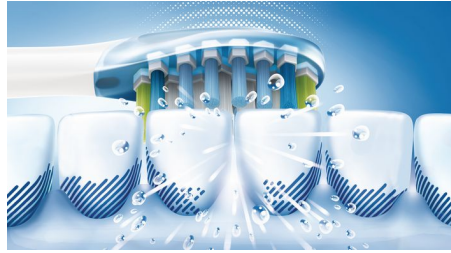

- Part of a better oral healthcare routine

Highlights

Adjusts to your teeth

Our AdaptiveClean brush head is the only electric toothbrush head that can follow the unique shape of your teeth and gums. With soft flexible sides made of rubber, the bristles of the brush head can adjust to the shape of each tooth's surface. You get up to 4x more surface contact* and up to 10x more plaque removal** along the gum line and between teeth. Even hard-to-reach areas get a deep clean that's still gentle on gums.

Gentle on gums

With an AdaptiveClean brush head, even the deepest clean is gentle. As your sonic toothbrush tracks along the gum line, the flexible sides and bristles of the brush head absorb any excessive pressure you might apply. The soft tissue around your gums is protected even if you brush too hard.

Our deepest clean

Our most innovative brush head is also our deepest cleaning brush head yet. Thanks to its flexible form, the AdaptiveClean brush head can remove up to 10x more plaque from hard-to-reach areas. The movement of the brush head is specifically designed to enhance the dynamic cleaning action of your Philips sonic toothbrush. However you brush, you get an exceptional clean that you can see and feel.

Maximized sonic motion

Philips Sonicare's advanced sonic technology pulses water between teeth, and its brush strokes break up plaque and sweep it away for an exceptional daily clean.

Click-on brush head system