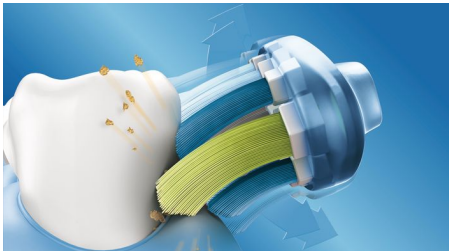

- Part of a better oral healthcare routine

Highlights

Adjusts to your teeth

Our AdaptiveClean brush head is the only electric toothbrush head that can follow the unique shape of your teeth and gums. With soft flexible sides made of rubber, the bristles of the brush head can adjust to the shape of each tooth's surface. You get up to 4x more surface contact* and up to 10x more plaque removal** along the gum line and between teeth. Even hard-to-reach areas get a deep clean that's still gentle on gums.

Gentle on gums

With an AdaptiveClean brush head, even the deepest clean is gentle. As your sonic toothbrush tracks along the gum line, the flexible sides and bristles of the brush head absorb any excessive pressure you might apply. The soft tissue around your gums is protected even if you brush too hard.

Our deepest clean

Our most innovative brush head is also our deepest cleaning brush head yet. Thanks to its flexible form, the AdaptiveClean brush head can remove up to 10x more plaque from hard-to-reach areas. The movement of the brush head is specifically designed to enhance the dynamic cleaning action of your Philips sonic toothbrush. However you brush, you get an exceptional clean that you can see and feel.