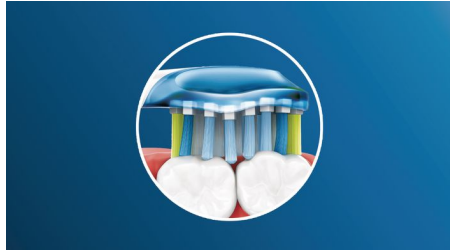

Look after those gums

With optimal cleaning from your DiamondClean, gums will become healthier in 2 weeks*. Removing up to 7x more plaque along the gum line than a manual toothbrush*, you'll get your healthiest smile.

Up to 2x healthier teeth

Click on our AdaptiveClean brush head for a deep, gentle clean that leaves gums up to 2x healthier than a manual toothbrush. Soft rubber sides flex along every contour of your teeth and gums to absorb any excess pressure. Bristles can then reach deep between teeth giving you a comfortable, effective deep clean.