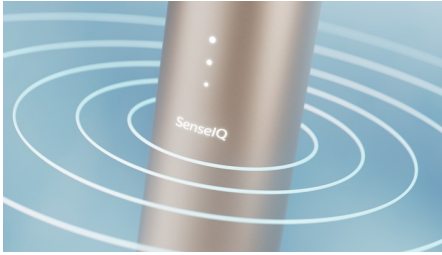

- Sleek and compact design

Premium accessories

- Easy charging with the minimalist stand and base
- Limited edition floral USB-case for stylish travel

Highlights

SenseIQ technology

As you brush, SenseIQ technology senses pressure, motion, coverage and more up to 100 times per second. It then adapts the intensity if you push too hard. The intelligence of SenseIQ takes the guesswork out of brushing modes, so you can experience effortless care and better brushing over time.