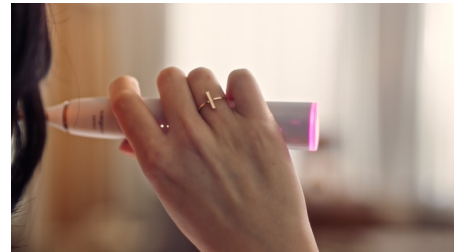

Cares for your oral health

Philips Sonicare 9900 Prestige is designed around you. Its state-of-the-art technology is so in tune with you and effortless to use that you barely know it is there. Luckily, the results say it all.

Real-time feedback

You might not notice when you brush too hard or start scrubbing, but your toothbrush will. The light ring on the end of your handle will gently remind you to ease off the pressure or scrubbing motion.