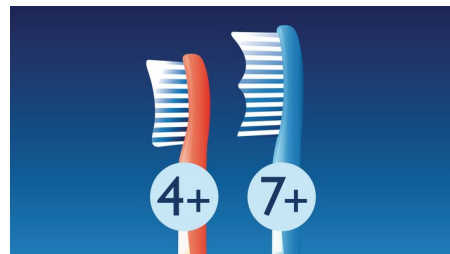

Highlights

Sonic technology

Philips Sonicare electric toothbrush's unique dynamic action gently and effectively reaches deep between teeth and along the gumline.

Rubberized brush head

Rubberized brush head is designed to protect young teeth

KidTimer

Increases brushing time slowly over 90 days, building towards the dentist recommended 2 minutes

Power modes

2 Kid-friendly power modes adapts to different ages providing a gentle cleaning that's ideal for different ages. There is a low mode for ages 4 and up and high mode for ages 7 and older

Age-appropriate brush heads

This Philips Sonicare electric toothbrush has 2 brush head sizes that are specifically designed to gently clean and protect teeth at key developmental stages

KidPacer

KidPacer encourage kids to brush their entire mouth effectively for the dentist-recommended 2 minutes

Interchangeable panels

Allows kids to customize their toothbrush

Anti-roll shape

Sturdy handle design allows kids to store upright as well as apply toothpaste while the toothbrush is laying flat.

Multi grip design