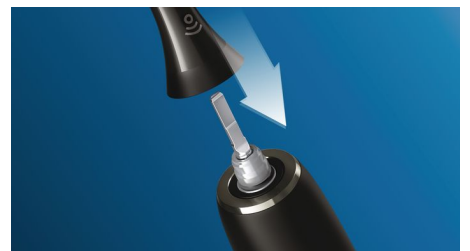

Easy to click-on

Your C3 Premium Plaque Defense brush head fits perfectly with any Philips Sonicare toothbrush handle, except PowerUp Battery and Essence. Simply click on and off for easy replacement and cleaning.