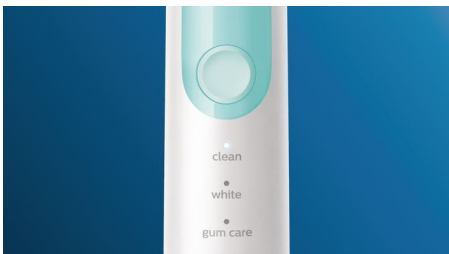

### Innovative technology

- Lets you know if you're pressing too hard
- Connects smart brush handle and smart brush heads
- Always know when to replace your brush heads
- Philips Sonicare's advanced sonic technology

## Improves gum health

Densely-packed, high-quality bristles give you an extra gentle brushing to remove plaque along the gumline to improve gum health up to 100% more than a manual toothbrush. And, the specially curved power tip makes reaching the teeth at the back of your mouth a breeze.

## Three modes

This toothbrush allows you to customize your brushing to your own needs, with a choice of three modes. Clean mode is standard for superior cleaning. White is the ideal mode for removing surface stains. And Gum Care mode adds an extra minute of reduced-power brushing, so you can gently massage your gums.