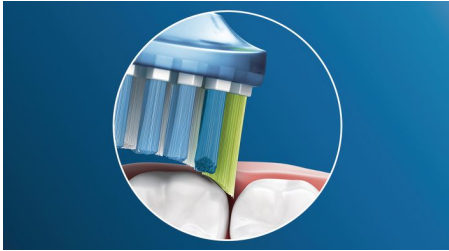

Designed around you

- Timers encourage thorough 2 minutes of brushing
- Easy start program builds your Philips Sonicare routine

Highlights

Say goodbye to plaque

And thanks to its flexible design, it removes up to 10x more plaque from hard-to-reach areas* for a truly deep clean along the gum line and between teeth.

Extra deep cleaning

Our Deep Clean mode means you can really focus on specific areas, paying them extra attention. We've combined our unique brush head motion with an extended 3 minutes of brushing time so your teeth get a truly deep clean.