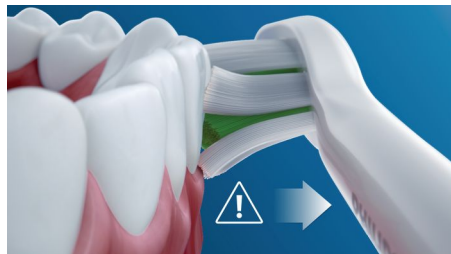

Monitor your brushing pressure

Brushing too hard can damage your teeth and gums. To prevent this, your Philips Sonicare ProtectiveClean emits a gentle pulsing sound to remind you to ease off on the pressure.