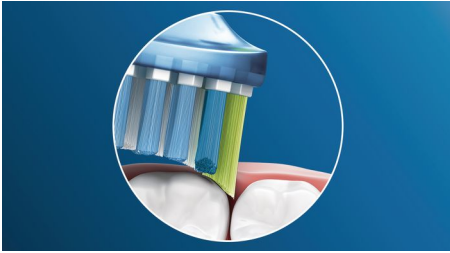

## Say goodbye to plaque

And thanks to its flexible design, it removes up to 10x more plaque from hard-to-reach areas\* for a truly deep clean along the gum line and between teeth.