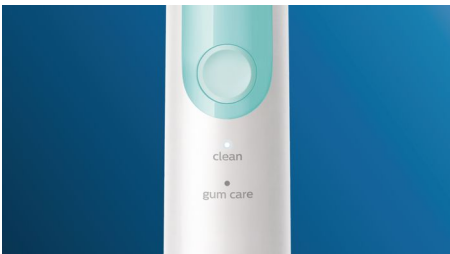

Brushing your way

This toothbrush allows you to customize your brushing with a choice of two modes and three intensities. Clean mode is standard for superior cleaning. And Gum Care mode adds an extra minute of reduced-power brushing, so you can gently massage your gums. Three intensities allow you to switch the order of 'higher' and 'lower' to align with the intensities from left to right.