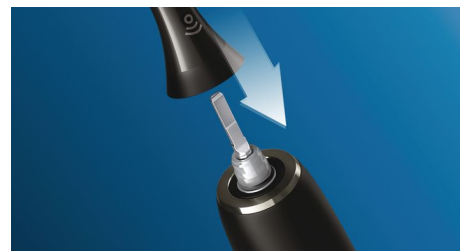

Easy to click-on

Your C3 Premium Plaque Defense brush head fits perfectly with any Philips Sonicare toothbrush handle, except PowerUp Battery and Essence. Simply click on and off for easy replacement and cleaning.