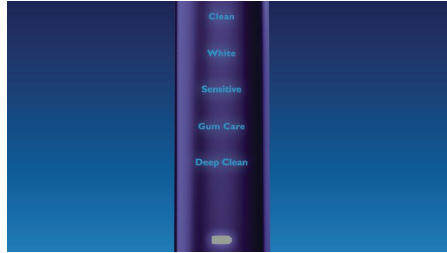

Five brushing modes

Includes the stain-removing White mode, clinically proven to whiten teeth in as little as one week.