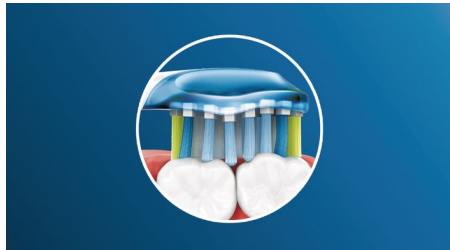

Deep, gentle gum cleaning

Click on our AdaptiveClean brush head for a deep, gentle clean that removes up to 10x more plaque and leaves gums up to 2x healthier in 2 weeks than a manual toothbrush. Soft rubber sides flex along every contour of your teeth and gums to absorb any excess.