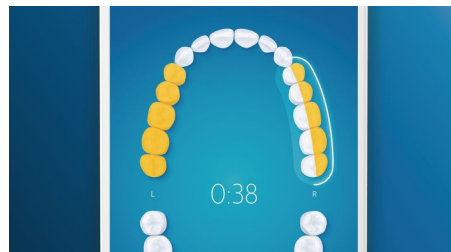

Care for your gums

Click on the G3 Premium Gum Care brush head to improve your gum health. Its smaller size and targeted gum line bristles deliver gentle yet effective cleaning along the gum line, where gum disease starts. It's clinically proven to deliver up to 100% less gum inflammation* and up to 7x healthier gums in just two weeks.*

TongueCare+ tongue brush

Click on the TongueCare+ tongue brush to gently remove odor causing bacteria from the pores of your tongue. Its 240 specially designed MicroBristles get between all your tongue's ridges and grooves to remove bacteria and debris that lead to bad breath. Team with our antibacterial BreathRx tongue spray for superior cleaning and super fresh breath.

Never miss a spot

The Philips Sonicare app lets you know when you've achieved a thorough clean, and coaches you to be a better, more mindful brusher.

TouchUp feature

If you happen to miss a spot while brushing your teeth, your app's TouchUp feature will show you. You can then go back for a second pass, and be confident you are getting a complete clean, every time.

Focus areas and goal-setting

Any trouble areas your dentist has pointed out? We'll highlight them on your in-app 3D mouth map, and remind you to pay extra attention to these areas.

Too much pressure?

You might not notice when you brush too hard, but your DiamondClean Smart will. If you use too much pressure, the light ring on the end of your handle will flash. This is a gentle reminder to ease off the pressure, and let your brush head do the work. 7 out of 10 people found this feature helped them become a better brusher.