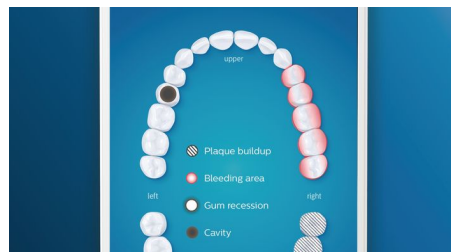

Never miss a spot

The Philips Sonicare app lets you know when you've achieved a thorough clean, and coaches you to be a better, more mindful brusher.

TouchUp feature

If you happen to miss a spot while brushing your teeth, your app's TouchUp feature will show you. You can then go back for a second pass, and be confident you are getting a complete clean, every time.

Focus areas and goal-setting

Any trouble areas your dentist has pointed out? We'll highlight them on your in-app 3D mouth map, and remind you to pay extra attention to these areas.

Too much pressure?

You might not notice when you brush too hard, but your DiamondClean Smart will. If you use too much pressure, the light ring on the end of your handle will flash. This is a gentle reminder to ease off the pressure, and let your brush head do the work. 7 out of 10 people found this feature helped them become a better brusher.