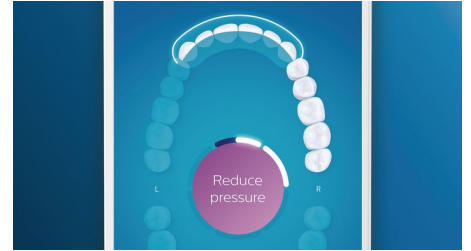

Never miss a spot

The Philips Sonicare app lets you know when you've achieved a thorough clean, and coaches you to be a better, more mindful brusher.

TouchUp feature

If you happen to miss a spot while brushing your teeth, your app's TouchUp feature will show you. You can then go back for a second pass, and be confident you are getting a complete clean, every time.

Focus areas and goal-setting

Any trouble areas your dentist has pointed out? We'll highlight them on your in-app 3D mouth map, and remind you to pay extra attention to these areas.

Too much pressure?

You might not notice when you brush too hard, but your DiamondClean Smart will. If you use too much pressure, the light ring on the end of your handle will flash. This is a gentle reminder to ease off the pressure, and let your brush head do the work. 7 out of 10 people found this feature helped them become a better brusher.