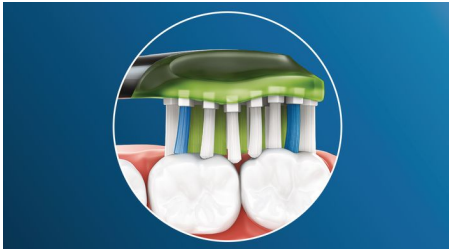

## Whiter teeth, fast

Dense bristles packed into the center of the Philips Sonicare Premium White brush head work hard to remove plaque, and everyday surface stains from food and drinks. Flexing sides let bristles contour to the unique shape of your teeth and gums for deep cleaning and a brighter smile in just 3 days.

## Adaptive cleaning technology

You get a personalized clean every time you brush with our adaptive cleaning technology. Soft, flexible rubber sides let Premium White adapt to the unique contours of your mouth. Our bristles adjust to your gums and teeth, giving you up to 4x more surface contact\*\* than a regular brush head for deeper cleaning, even in hard to reach spots. The adaptive cleaning technology also allows gentle tracking along the gumline and absorb excessive brushing pressure, and enables an enhanced sweeping motion for a unique in-mouth feel and superior cleaning.