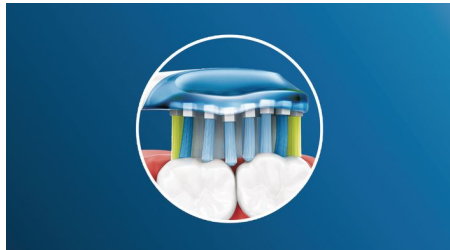

Click on the AdaptiveClean brush head to experience our deepest ever clean. You get 4x more surface contact** to remove up to 10x more plaque in hard-to-reach areas,* and a truly deep clean along the gum line and between teeth.

Look after those gums

With optimal cleaning from your DiamondClean, gums will become healthier in 2 weeks*. Removing up to 7x more plaque along the gum line than a manual toothbrush*, you'll get your healthiest smile.

Up to 2x healthier teeth

Click on our AdaptiveClean brush head for a deep, gentle clean that leaves gums up to 2x healthier than a manual toothbrush. Soft rubber sides flex along every contour of your teeth and gums to absorb any excess pressure. Bristles can then reach deep between teeth giving you a comfortable, effective deep clean.