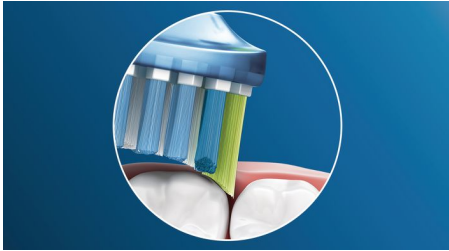

Up to 10x more plaque removal* for great results

Get a clean as unique as your smile. Our C3 Premium Plaque Defence adapts to the contours of your teeth and gums thanks to soft, flexing sides that give you 4x more surface contact than a regular brush head** for a comfortable, deep clean.

For exceptional plaque removal

- Up to 10x more plaque removal than a manual toothbrush

Philips Sonicare's deep clean

- Up to 4x more surface contact** for an effortless deep clean

Innovative technology

- Philips Sonicare's advanced sonic technology
- Automatically selects optimal mode for ultimate results***

And thanks to its flexible design, it removes up to 10x more plaque from hard-to-reach areas* for a truly deep clean along the gum line and between teeth.

Adaptive cleaning technology

You get a personalized clean every time you brush with our adaptive cleaning technology. Soft rubber sides flex to let Premium Plaque Defence adapt to the shape of your teeth and gums, absorbing any excess brushing pressure and enhancing our sonic cleaning power. Bristles can then adjust to the shape of your teeth and gums so you get up to 4x more surface contact than a regular brush head** for deeper cleaning in hard-to-reach areas.