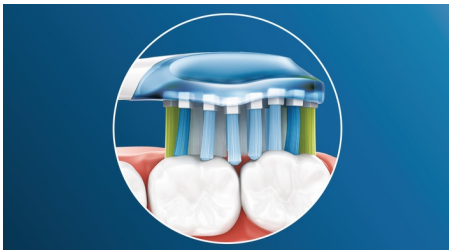

Up to 10x more plaque removal* for great results

Get a clean as unique as your smile. Our C3 Premium Plaque Defence adapts to the contours of your teeth and gums thanks to soft, flexing sides that give you 4x more surface contact than a regular brush head** for a comfortable, deep clean.

And thanks to its flexible design, it removes up to 10x more plaque from hard-to-reach areas* for a truly deep clean along the gum line and between teeth.

Adaptive cleaning technology

You get a personalized clean every time you brush with our adaptive cleaning technology. Soft rubber sides flex to let Premium Plaque Defence adapt to the shape of your teeth and gums, absorbing any excess brushing pressure and enhancing our sonic cleaning power. Bristles can then adjust to the shape of your teeth and gums so you get up to 4x more surface contact than a regular brush head** for deeper cleaning in hard-to-reach areas.