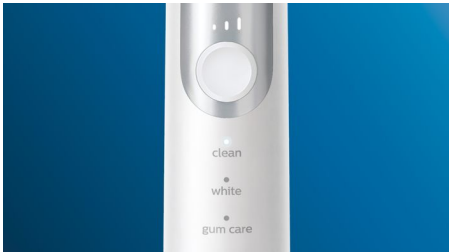

#### **Innovative technology**

- Lets you know if you're pressing too hard
- Connects smart brush handle and smart brush heads
- Always know when to replace your brush heads
- Philips Sonicare's advanced sonic technology

## Naturally whiter teeth

Click on the W2 Optimal White brush head to remove surface stains and reveal a whiter smile. With its densely packed central stainremoval bristles, it's clinically proven to whiten teeth in just one week.

## Brushing your way

This toothbrush allows you to customize your brushing with a choice of three modes and three intensities. Clean mode is standard for superior cleaning. White is the ideal mode for removing surface stains. And Gum Care mode adds an extra minute of reduced-power brushing, so you can gently massage your gums. Three intensities allow you to switch the order of 'higher' and 'lower' to align with the intensities from left to right.