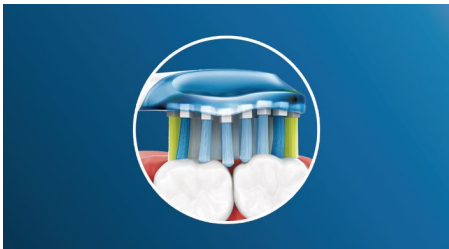

HX9045/50

Our deepest cleaning brush head

Up to 10x more plaque removal* for great results

Patients can achieve their deepest clean yet. With its soft flexing sides, our Premium plaque control brush head adapts to the contours of teeth and gums to provide 4x more surface contact than a DiamondClean brush head for a complete clean

- Handle automatically selects optimal mode and intensity***
- Philips Sonicare's advanced sonic technology

Designed to optimize performance

- For the most effective cleaning, every day
- Works with any Philips Sonicare click-on toothbrush
- Rigorously tested to meet patients' oral health needs

Highlights

Sonicare's best plaque removal

The Philips Sonicare Premium plaque control brush head provides patients our deepest clean yet. With its flexible sides and unique bristle pattern design, Premium Plaque Control is proven to remove up to 10x more plaque, even in hard-to-reach spots** for a truly deep clean along the gumline and between teeth.

Adaptive cleaning technology

Patients get a personalized clean every time they brush with our adaptive cleaning technology. Soft, flexible rubber sides let C3 Premium Plaque Control adapt to the unique contours of the mouth. Our bristles adjust to gums and teeth, giving patients up to 4x more surface contact than a DiamondClean brush head for deeper cleaning, even in hard-to-reach spots. Adaptive cleaning technology also: allows gentle tracking along the gumline; absorbs excessive brushing pressure; and enables an enhanced sweeping motion, for a unique in-mouth feel and superior cleaning.