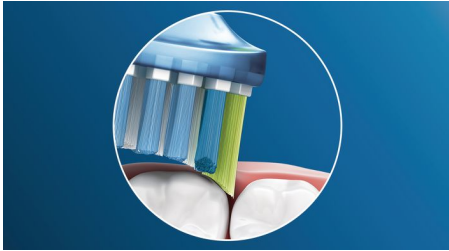

HX9045/50

Our deepest cleaning brush head

Up to 10x more plaque removal* for great results

Patients can achieve their deepest clean yet. With its soft flexing sides, our Premium plaque control brush head adapts to the contours of teeth and gums to provide 4x more surface contact than a DiamondClean brush head for a complete clean

For exceptional plaque removal

- Up to 10x more plaque removal, even in hard-to-reach spots*

Philips Sonicare's deep clean

- Up to 4x more surface contact** for an effortless deep clean

Innovative technology

Highlights

Sonicare's best plaque removal

The Philips Sonicare Premium plaque control brush head provides patients our deepest clean yet. With its flexible sides and unique bristle pattern design, Premium Plaque Control is proven to remove up to 10x more plaque, even in hard-to-reach spots** for a truly deep clean along the gumline and between teeth.

Adaptive cleaning technology

Patients get a personalized clean every time they brush with our adaptive cleaning technology. Soft, flexible rubber sides let C3 Premium Plaque Control adapt to the unique contours of the mouth. Our bristles adjust to gums and teeth, giving patients up to 4x more surface contact than a DiamondClean brush head for deeper cleaning, even in hard-to-reach spots. Adaptive cleaning technology also: allows gentle tracking along the gumline; absorbs excessive brushing pressure; and enables an enhanced sweeping motion, for a unique in-mouth feel and superior cleaning.