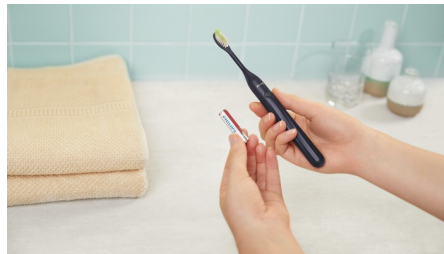

A color for every style

From Miami to Midnight, Mango to Mint, choose the color to match your style. You can mix and match the brush head with the handle and create your own color combination.

Brush for 90 days

Brush with the One for 90 days on a single AAA battery. That's three months of whiter, brighter smiling.

Hassle-free Subscription

Maintaining your toothbrush should be easy. Subscribe to have replacement brush heads and a new battery automatically delivered to your home every 90 days. No worries, just great teeth.

Specifications

Items included

- Handle: 1 Philips One
- Brush heads: 1 Philips One brush head
- Travel case: Philips One travel case
- AAA Alkaline: One

Design and finishing

Color: Midnight Blue

Technical specifications