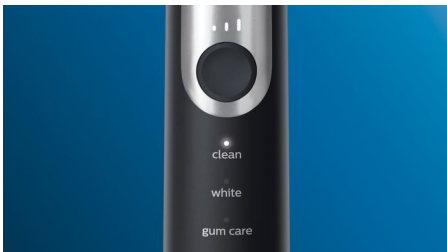

HX6870/53

Whiter teeth. Gently does it.

Whitens teeth in just 1 week.

Feel the difference of a gentle clean with our Pressure Sensor while whitening your teeth in 1 week.

Proven to improve oral health

- Whitens teeth in just one week
- Safe & gentle on sensitive areas, orthodontics & dental work

Designed around you

- Encouragement to brush thoroughly
- Makes traveling easier for you

Highlights

Naturally whiter teeth

Click on the W DiamondClean brush head to remove surface stains and reveal a whiter smile. With its densely packed central stain-removal bristles, it's clinically proven to whiten teeth in just one week.

Brushing your way

This toothbrush allows you to customize your brushing with a choice of three modes and three intensities. Clean mode is standard for superior cleaning. White is the ideal mode for removing surface stains. And Gum Care mode adds an extra minute of reduced-power brushing, so you can gently massage your gums. Three intensities allow you to switch the order of 'higher' and 'lower' to align with the intensities from left to right.