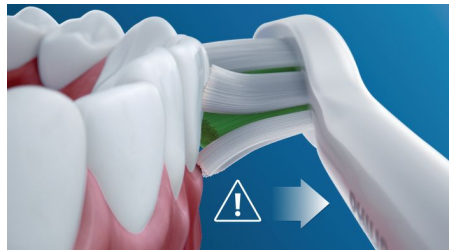

Safe and gentle

You can be sure of a safe brushing experience: our sonic technology is suitable for use with braces, fillings, crowns, and veneers, and helps prevent cavities and improve gum health.

Philips Sonicare technology

Philips Sonicare's advanced sonic technology pulses water between teeth, and its brush strokes break up plaque and sweep it away for an exceptional daily clean.

Monitor your brushing pressure

Brushing too hard can damage your teeth and gums. To prevent this, your Philips Sonicare ProtectiveClean emits a gentle pulsing sound to remind you to ease off on the pressure.