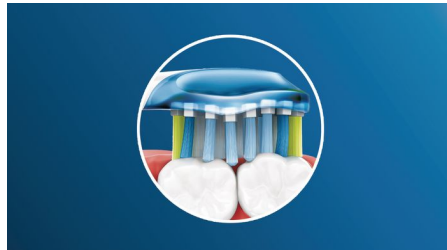

Click on the AdaptiveClean brush head to experience our deepest ever clean. You get 4x more surface contact** to remove up to 10x more plaque in hard-to-reach areas,* and a truly deep clean along the gum line and between teeth.

Look after those gums

With optimal cleaning from your DiamondClean, gums will become healthier in 2 weeks*. Removing up to 7x more plaque along the gum line than a manual toothbrush*, you'll get your healthiest smile.

Up to 2x healthier teeth

Click on our AdaptiveClean brush head for a deep, gentle clean that leaves gums up to 2x healthier than a manual toothbrush. Soft rubber sides flex along every contour of your teeth and gums to absorb any excess pressure. Bristles can then reach deep between teeth giving you a comfortable, effective deep clean.