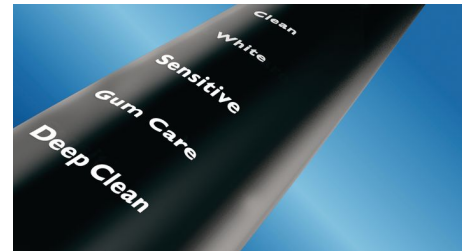

Extra deep cleaning

Our Deep Clean mode means you can really focus on specific areas, paying them extra attention. We've combined our unique brush head motion with an extended 3 minutes of brushing time so your teeth get a truly deep clean.

asimpleswitch.com

Philips Green Logo

Philips Green Products can reduce costs, energy consumption and CO2 emissions. How? They offer a significant environmental improvement in one or more of the Philips Green Focal Areas – Energy efficiency, Packaging, Hazardous substances, Weight, Recycling and disposal and Lifetime reliability.