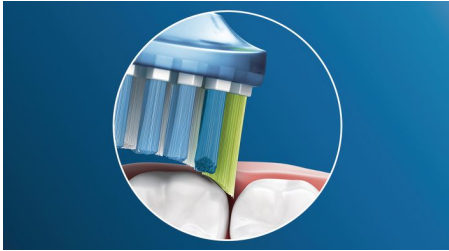

## Say goodbye to plaque

And thanks to its flexible design, it removes up to 10x more plaque from hard-to-reach areas\* for a truly deep clean along the gum line and between teeth.