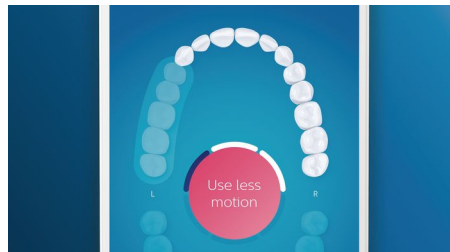

Care for your gums

Click on the G3 Premium Gum Care brush head to improve your gum health. Its smaller size and targeted gum line bristles deliver gentle yet effective cleaning along the gum line, where gum disease starts. It's clinically proven to deliver up to 100% less gum inflammation**** and up to 7x healthier gums in just two weeks.****

TongueCare+ tongue brush

Click on the TongueCare+ tongue brush to gently remove odor causing bacteria from the pores of your tongue. Its 240 specially designed MicroBristles get between all your tongue's ridges and grooves to remove bacteria and debris that lead to bad breath. Team with our antibacterial BreathRx tongue spray for superior cleaning and super fresh breath.

Focus areas and goal-setting

Any trouble areas your dentist has pointed out? We'll highlight them on your in-app 3D mouth map, and remind you to pay extra attention to these areas.

Never miss a spot

The Philips Sonicare app lets you know when you've achieved a thorough clean, and coaches you to be a better, more mindful brusher.

Too much pressure?

You might not notice when you brush too hard, but your DiamondClean Smart will. If you use too much pressure, the light ring on the end of your handle will flash. This is a gentle reminder to ease off the pressure, and let your brush head do the work. 7 out of 10 people found this feature helped them become a better brusher.