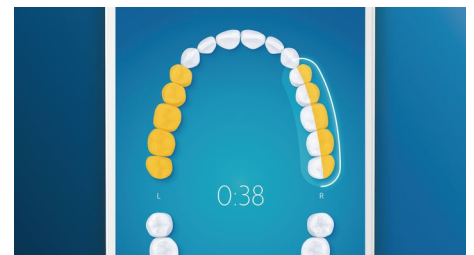

TouchUp feature

If you happen to miss a spot while brushing your teeth, your app's TouchUp feature will show you. You can then go back for a second pass, and be confident you are getting a complete clean, every time.