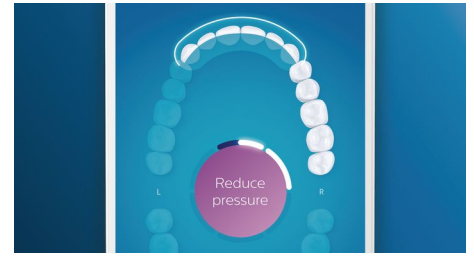

Focus areas and goal-setting

Any trouble areas your dentist has pointed out? We'll highlight them on your in-app 3D mouth map, and remind you to pay extra attention to these areas.

Never miss a spot

The Philips Sonicare app lets you know when you've achieved a thorough clean, and coaches you to be a better, more mindful brusher.

Too much pressure?

You might not notice when you brush too hard, but your DiamondClean Smart will. If you use too much pressure, the light ring on the end of your handle will flash. This is a gentle reminder to ease off the pressure, and let your brush head do the work. 7 out of 10 people found this feature helped them become a better brusher.