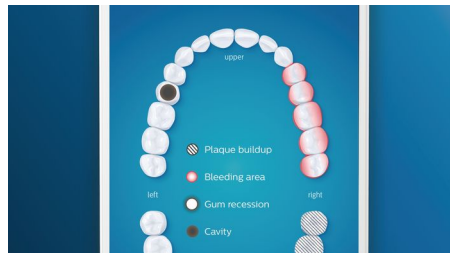

Highlights

Premium All-in-One brush head

Clean without compromise with the A3 Premium All-in-One brush head. Our all-time best has angled bristles to help remove up to 20x more plaque even in hard-to-reach areas*. Triangular tips work to remove up to 100% more stains in less than two days***. And longer bristles clean deep for gums that are up to 15x healthier in just two weeks**. All that without ever switching brush heads. Did you know: brush heads become less effective after 3 months of use? Our BrushSync™ feature can remind you when it's almost time for a replacement.

Care for your gums

Click on the G3 Premium Gum Care brush head to improve your gum health. Its smaller size and targeted gum line bristles deliver gentle yet effective cleaning along the gum line, where gum disease starts. It's clinically proven to deliver up to 100% less gum inflammation**** and up to 7x healthier gums in just two weeks.****

TongueCare+ tongue brush

Click on the TongueCare+ tongue brush to gently remove odor causing bacteria from the pores of your tongue. Its 240 specially designed MicroBristles get between all your tongue's ridges and grooves to remove bacteria and debris that lead to bad breath. Team with our antibacterial BreathRx tongue spray for superior cleaning and super fresh breath.

Focus areas and goal-setting

Any trouble areas your dentist has pointed out? We'll highlight them on your in-app 3D mouth map, and remind you to pay extra attention to these areas.

Never miss a spot

The Philips Sonicare app lets you know when you've achieved a thorough clean, and coaches you to be a better, more mindful brusher.