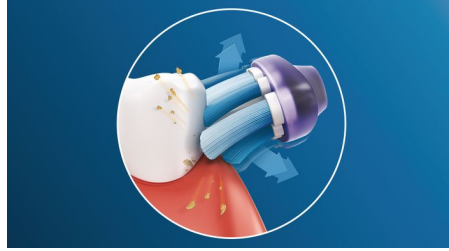

Highlights

Focus on gum health

With the Philips Sonicare Premium Gum Care brush head, even the deepest clean is gentle. As your toothbrush moves along the gum line, Premium Gum Care's flexible sides and bristles absorb any excess pressure so your gums are protected, even if you brush too hard. Bristles work hard to remove plaque and bacteria along the gum line helping to improve gum health. Thanks to this brush head's curved design, you can be sure of maximized bristle contact.

Adaptive cleaning technology

You get a personalized clean every time you brush with our adaptive cleaning technology. Soft rubber sides flex to let Premium Gum Care adapt to the shape of your teeth and gums, absorbing any excess brushing pressure and enhancing our sonic cleaning power. Bristles can then adjust to the shape of your teeth and gums so you get up to 2x more surface contact than a regular brush head** for deeper cleaning even in hard-to-reach areas.

Say goodbye to plaque

Thanks to its flexible design, Premium Gum Care removes up to 10x more plaque than a manual toothbrush. It moves to enhance our unique Philips Sonicare cleaning technology so that however you brush, you get an exceptional clean you can see and feel.