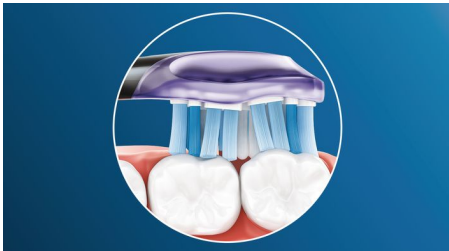

Innovative technology

- Philips Sonicare's advanced sonic technology
- Automatically selects optimal mode for ultimate results****

Designed to optimize performance

- Always know when to replace. Always get an effective clean.
- Click-on design for simple brush head placement
- Tested to meet your oral health needs

Highlights

Focus on gum health

With the Philips Sonicare Premium Gum Care brush head, even the deepest clean is gentle. As your toothbrush moves along the gum line, Premium Gum Care's flexible sides and bristles absorb any excess pressure so your gums are protected, even if you brush too hard. Bristles work hard to remove plaque and bacteria along the gum line helping to improve gum health. Thanks to this brush head's curved design, you can be sure of maximized bristle contact.

Adaptive cleaning technology

You get a personalized clean every time you brush with our adaptive cleaning technology. Soft rubber sides flex to let Premium Gum Care adapt to the shape of your teeth and gums, absorbing any excess brushing pressure and enhancing our sonic cleaning power. Bristles can then adjust to the shape of your teeth and gums so you get up to 2x more surface contact than a regular brush head** for deeper cleaning even in hard-to-reach areas.