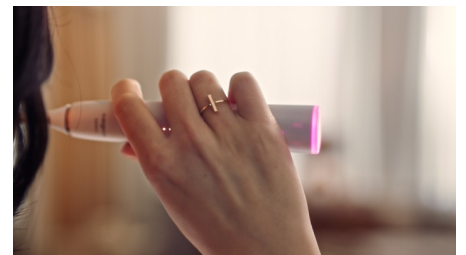

## Cares for your oral health

Philips Sonicare 9900 Prestige is designed around you. Its state-of-the-art technology is so in tune with you and effortless to use that you barely know it is there. Luckily, the results say it all.

## Real-time feedback

You might not notice when you brush too hard or start scrubbing, but your toothbrush will. The light ring on the end of your handle will gently remind you to ease off the pressure or scrubbing motion.