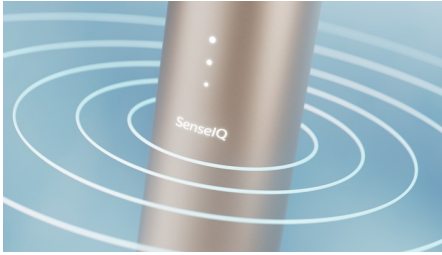

- Sleek and compact design

Premium accessories

- Easy charging with the minimalist stand and base
- Limited edition Champagne gold USB-case for elegant travel

Highlights

SenseIQ technology

As you brush, SenseIQ technology senses pressure, motion, coverage and more up to 100 times per second. It then adapts the intensity if you push too hard. The intelligence of SenseIQ takes the guesswork out of brushing modes, so you can experience effortless care and better brushing over time.