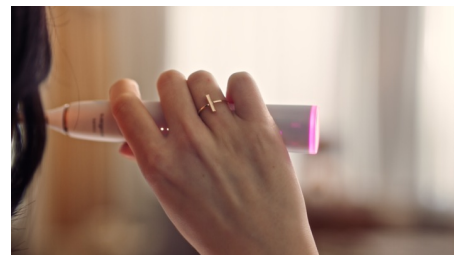

Cares for your oral health

Philips Sonicare 9900 Prestige is designed around you. Its state-of-the-art technology is so in tune with you and effortless to use that you barely know it is there. Luckily, the results say it all.

Real-time feedback

You might not notice when you brush too hard or start scrubbing, but your toothbrush will. The light ring on the end of your handle will gently remind you to ease off the pressure or scrubbing motion.