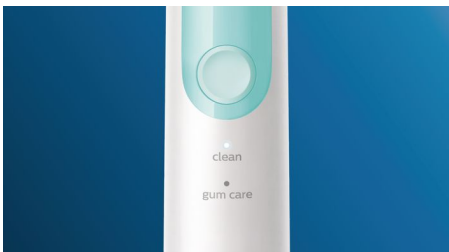

Brushing your way

This toothbrush allows you to customize your brushing with a choice of two modes and three intensities. Clean mode is standard for superior cleaning. And Gum Care mode adds an extra minute of reduced-power brushing, so you can gently massage your gums. Three intensities allow you to switch the order of 'higher' and 'lower' to align with the intensities from left to right.