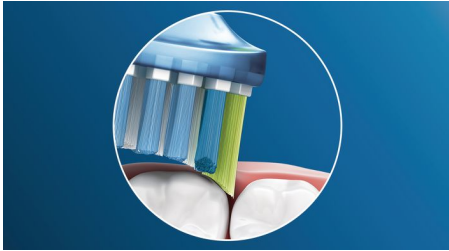

### Innovative technology

- Philips Sonicare's advanced sonic technology
- Automatically selects optimal mode for ultimate results\*\*\*

## Say goodbye to plaque

And thanks to its flexible design, it removes up to 10x more plaque from hard-to-reach areas\* for a truly deep clean along the gum line and between teeth.