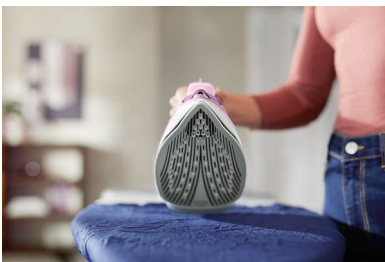

Comfortable ironing

- Drip-stop keeps garments spotless while ironing
- Comfortable, textured handle for easy grip

Fast & powerful crease removal

- 2400 W to heat up quickly
- Steam output up to 45 g/min for strong, steady performance
- Vertical steaming for hanging fabrics
- Up to 180 g steam boost blasts stubborn creases

DST5030/26

Highlights

2400 W to heat up quickly

Delivers a fast warm-up and powerful performance.

Continuous steam up to 45g/min

Strong and consistent steam output to remove creases faster.

Steam boost up to 180 g

Penetrates deeper into fabrics to easily remove stubborn creases.

SteamGlide Plus soleplate

Our special SteamGlide Plus soleplate smoothly glides over any fabric. It's also non-stick, scratch-resistant and easy to clean.

Comfortable handle

A textured handle ensures you a comfortable, ergonomic grip, so you can keep hold of the iron without ever slipping.

Vertical steam

The vertical steam function lets you refresh garments right on the hanger and remove creases from curtains as they hang. No ironing board required.