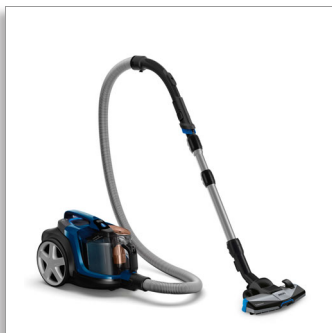

Philips PowerPro Expert  
Aspirateur sans sac

**900 W**

PowerCyclone 8  
Allergy Lock  
Super brosse Turbo

**FC9745/09**