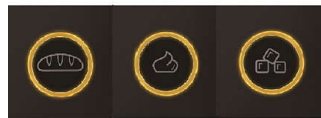

One touch auto buttons

In addition to the manual 12 speed + pulse control, this Avance Food Processor comes with 3 one touch auto buttons. To select them, simply turn the control dial to the "ON" position and press the one touch auto button. The motor then automatically sets the right speed and auto pulse functions for the best results.