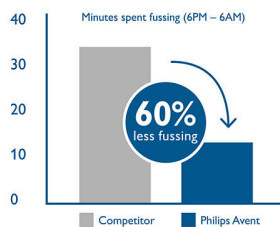

Helps settle your baby

Philips Avent Anti-colic bottle reduces fussing. Babies fed with Philips Avent Anti-colic bottles experienced 60% less fussing at night than babies fed with a competitor's anti-colic bottle.*