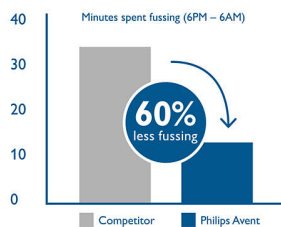

Helps settle your baby

Philips Avent Anti-colic bottle reduces fussing. Babies fed with Philips Avent Anti-colic bottles experienced 60% less fussing at night than babies fed with a competitor's anti-colic bottle.*